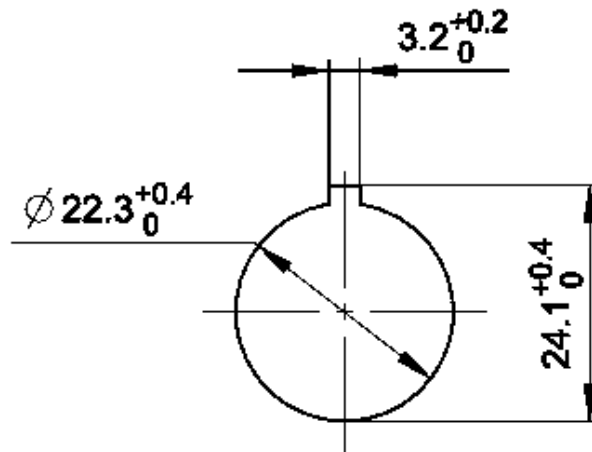

Direkte Links

- › [RAFI eCatalog](#)

› Einbaumaße

The information in this data sheet only contains general descriptions and / or performance features, which may not apply precisely as described to the respective application, and which may change due to further product enhancements. The technical data, illustrations and other information about our products are the mere results of individual technical testing. These descriptions and other product features are only binding if they expressly agreed upon at the time of the conclusion of a binding contract. In all other cases, we reserve the right to make technical changes as well as changes of availability. Pictures and other graphic illustrations are approximations only. All product names may be trademarks or brand names of the RAFI Group or any other sub-supplier of RAFI. The use of such by any third parties for their own purposes may infringe the rights of the respective entity holding those rights.

Stand: 29.04.2024 Seite: 1/3

RAFI GmbH & Co. KG

Ravensburger Str. 128-134
88276 Berg / Ravensburg
Germany
www.rafi-group.com,
info.headquarters@rafi-group.com

Außenmaß Länge	29,82 mm
Außenmaß Breite	29,82 mm
Außenmaß Höhe	45,45 mm
Einbauöffnung	22,3 mm
Einbautiefe	34,08 mm
Einbauhöhe	11,37 mm
Raster, min.	30 mm
Maß des Bundes	29,82 mm

> Mechanische Kennwerte

Befestigung	Gewinding
Drehmoment Gewinding, max.	1,2 Nm
Anschluss frontseitig	RJ 45 CAT 5
Anschluss rückseitig	RJ 45 CAT 5

Zeichnungen

Maß-Zeichnungen

Einbauöffnung-Zeichnungen

acc. to IEC 60947-5-1