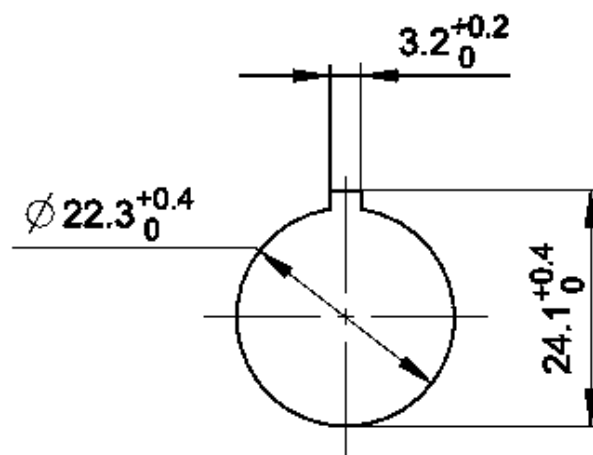

Direkte Links

- › [RAFI eCatalog](#)

› Einbaumaße

The information in this data sheet only contains general descriptions and / or performance features, which may not apply precisely as described to the respective application, and which may change due to further product enhancements. The technical data, illustrations and other information about our products are the mere results of individual technical testing. These descriptions and other product features are only binding if they expressly agreed upon at the time of the conclusion of a binding contract. In all other cases, we reserve the right to make technical changes as well as changes of availability. Pictures and other graphic illustrations are approximations only. All product names may be trademarks or brand names of the RAFI Group or any other sub-supplier of RAFI. The use of such by any third parties for their own purposes may infringe the rights of the respective entity holding those rights.

Stand: 29.04.2024 Seite: 1/3

RAFI GmbH & Co. KG

Ravensburger Str. 128-134
88276 Berg / Ravensburg
Germany
www.rafi-group.com,
info.headquarters@rafi-group.com

Außenmaß Länge	29,82 mm
Außenmaß Breite	29,82 mm
Außenmaß Höhe	45,45 mm
Einbauöffnung	22,3 mm
Einbautiefe	34,08 mm
Einbauhöhe	11,37 mm
Raster, min.	30 mm
Maß des Bundes	29,82 mm

> Mechanische Kennwerte

Befestigung	Gewinding
Drehmoment Gewinding, max.	1,2 Nm
Anschluss frontseitig	RJ 45 CAT 5
Anschluss rückseitig	RJ 45 CAT 5

Zeichnungen

Maß-Zeichnungen

Einbauöffnung-Zeichnungen

acc. to IEC 60947-5-1