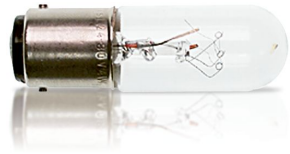

Filament lamp, socket BA 15d, 24 Volt

description

technical data

> general

illuminated	Yes
Luminous elements	Filament lamp
Lamp socket	BA 15d
Packaging unit	10 pcs.
net weight	7.0 g
MOQ order	10 pcs.
RoHS compliant	Yes
REACH compliant	Yes

> mounting diameters

Outside dimension, length	36 mm
---------------------------	-------

> electrical data

Operating voltage of the luminous element, min.	24 V
Operating voltage of the luminous element, max.	24 V